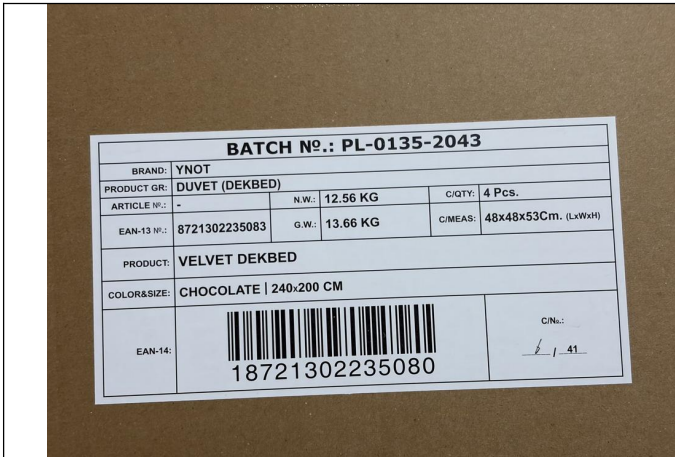

MT-INSPECTION

Final Random Inspection Report

Report No.: MT-20260428-006

Carton view