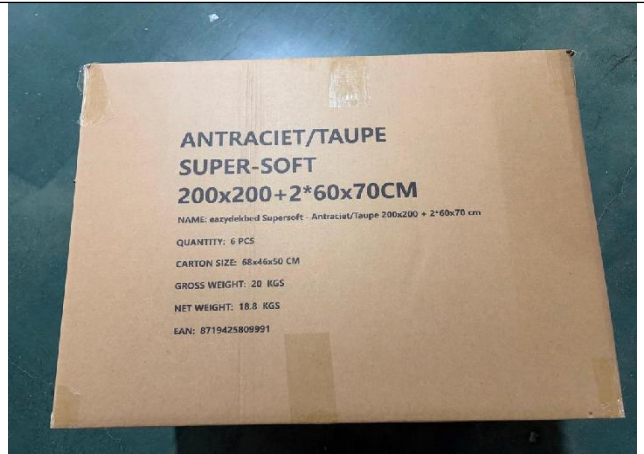

# Final Random Inspection Report

Report No.: MT-20260428-006

Weight view

Weight view

2 Antraciet-Taupe 200x200 + 2 60x70 cm

Weight view

Weight view

Carton view