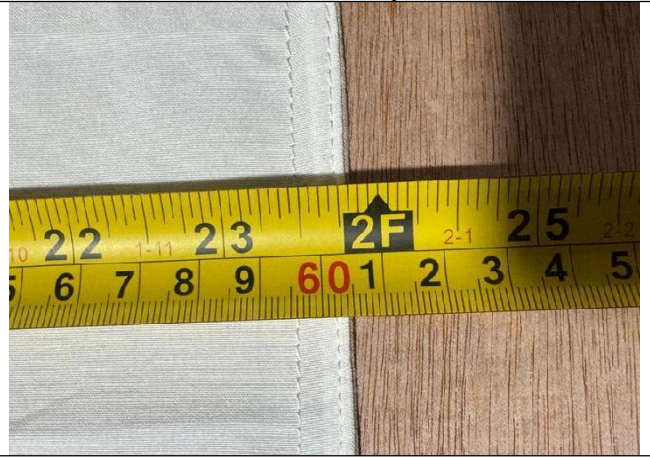

MT-INSPECTION

Final Random Inspection Report

Report No.: MT-20260428-006

Size view