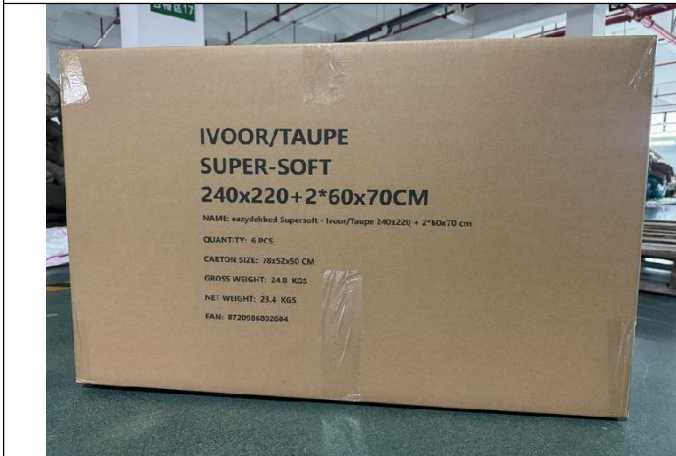

3 Ivooor-Taupe 240x220+ 60x70cm

Weight view

Weight view

Carton view

Carton view

Carton view

Package view