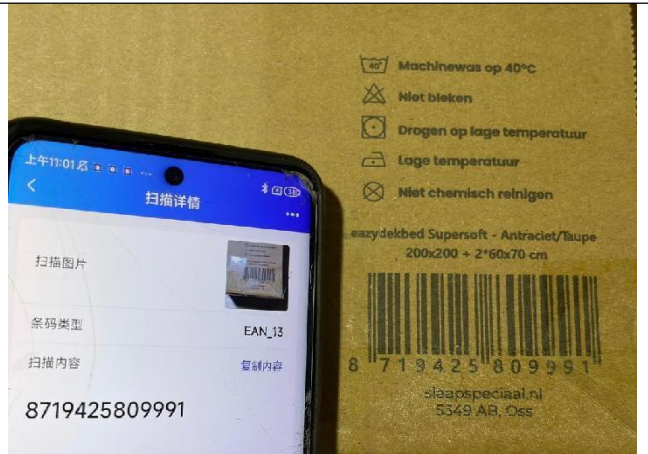

# Final Random Inspection Report

Report No.: MT-20260428-006

Color box view

Color box view

Color box view

Color box view

Color box view

Code scanning test