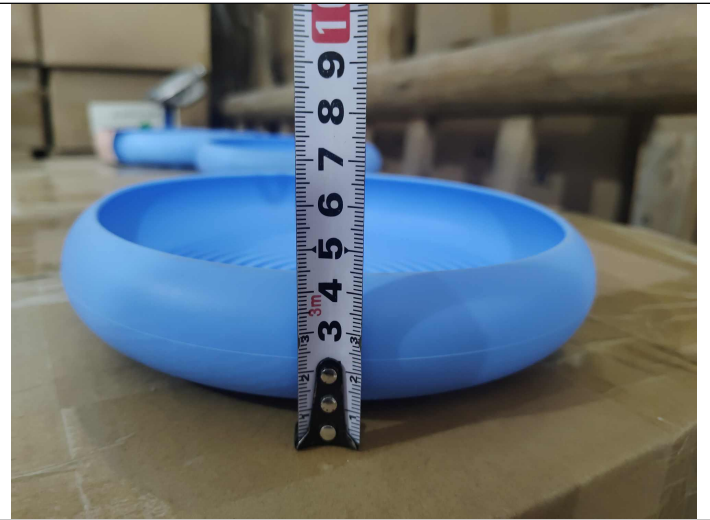

Inner bag weight check

Inner bag weight check-275.2g

Product weight check-250.4g

Product weight check-248.5g

**Carton size check****55cm****Carton size check****37cm****Carton size check****28cm**

Product size check

17.5cm

Product size check

4.5cm

Product size check

20cm

Item:Lick Mat azul KIT/Lick Mat roxo KIT/Lick Mat verde KIT

Carton weight check

21.25kg